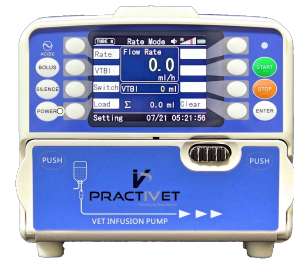

How Does The PractiVet Infusion Pump Compare to Other Leading Veterinary Pumps?

Vet Pro 2000

Heska

PractiVet

Price	~\$1100	~\$1200	\$895
Warranty	12 Months	12 Months	24 Months*
Loaner Pump Program	No	No	Yes*
Dimensions	6.75x3.5x3.5 in	5.4x5.4x2.8 in	5.7x4.7x3.9 in
Weight	1 lb	2.6 lbs	2.2 lbs
Battery	1800 mAh Li-Ion	Nickel-Cadmium 0.9 Ah	1900 mAh Li- Polymer
Display	LCD	LCD	Color LCD
Programmed Admin Sets	1	1	10
Infusion History	Last 24 Hours	None	1300 Records
Recalibration	Must Send In Every 1500 Hours Cost ~\$250	Must Send In Every 1500 Hours Cost ~\$250	In Clinic In Less Than 10 Minutes
Double CPU	No	No	Yes
Ability To Upload Data	No	No	Yes
Wifi Connectivity	No	No	Yes

*When using PractiVet fluid therapy devices, you gain an additional 12 month warranty and access to our loaner pump program